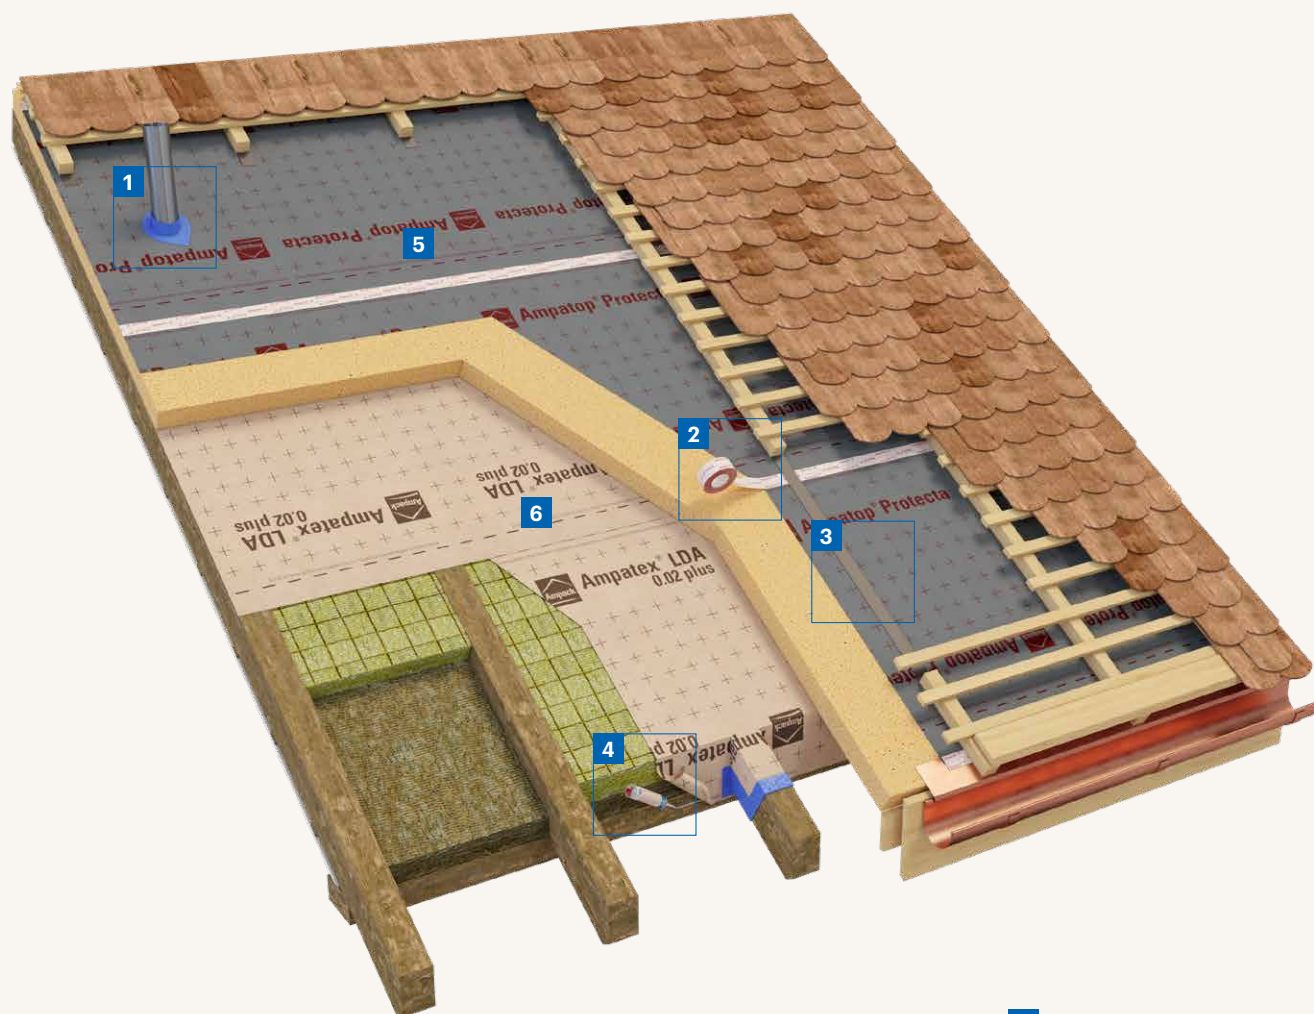

Weldable roof membrane

Ampatop® Seal

- 6** Weldable roof membrane
- 7** Nail sealing tape
- 8** Pressure roller
- 9** Eaves membrane

Wall membranes for closed façades

5 Wall membrane

Wall membranes for façade with open joints

3 Wall membrane

Vapour checks

Ampatex[®] and Sisalex[®]

6 Vapour check

Vapour check for flat roofing in timber constructions

- 2** Moisture-variable vapour check

Ampacoll® INT
Acrylic adhesive
tape

Weather protection / construction period cover

- 3** Ampatex® Ombrello
Weather protection /
construction period
cover, fully self-adhesive

Vapour checks for renovation

Roof renovation

Roof renovation from outside with removal of existing insulation

- 5** Roof membrane
- 6** Moisture-variable vapour check

Vapour checks for renovation

Roof renovation

Roof renovation from the outside without removal of existing insulation

5 Roof membrane

6 Airtight layer outside

Ampacoll® Fenax

1

Ampacoll® Fenax
Window connection
tape