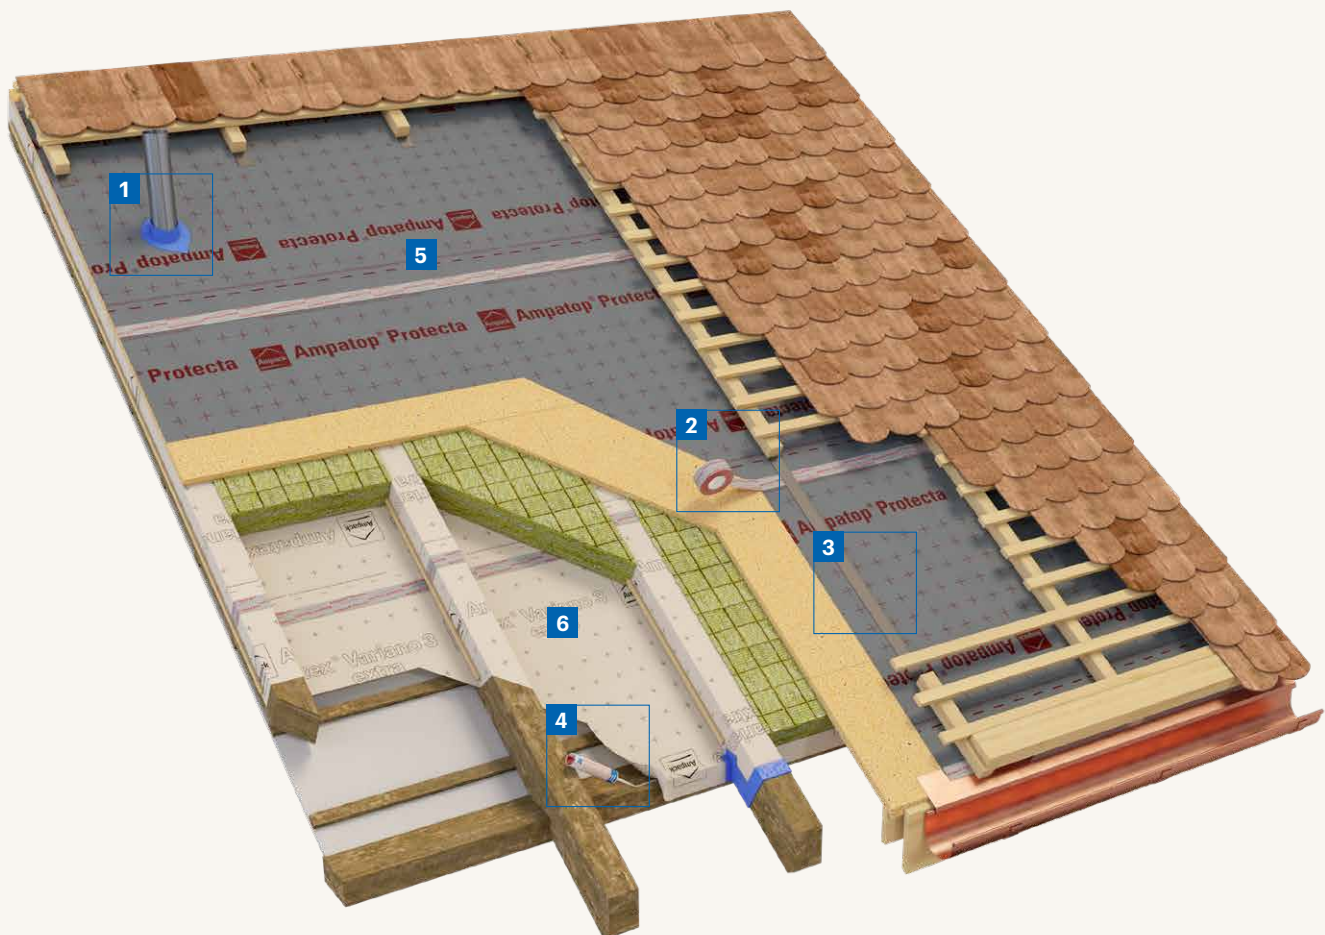

Weldable roof membrane

Ampatop® Seal

- 6** Weldable roof membrane
- 7** Nail sealing tape
- 8** Pressure roller
- 9** Eaves membrane

Wall membranes for closed façades

5 Wall membrane

Wall membranes for façade with open joints

3 Wall membrane

Vapour checks

Ampatex[®] and Sisalex[®]

6 Vapour check

Vapour check for flat roofing in timber constructions

- 2** Moisture-variable vapour check

Ampacoll® INT
Acrylic adhesive
tape

Weather protection / construction period cover

- 3** Ampatex® Ombrello
Weather protection /
construction period
cover, fully self-adhesive

Vapour checks for renovation

Roof renovation

Roof renovation from outside with removal of existing insulation

- 5** Roof membrane
- 6** Moisture-variable vapour check

Vapour checks for renovation

Roof renovation

Roof renovation from the outside without removal of existing insulation

5 Roof membrane

6 Airtight layer outside

Ampacoll® Fenax

1

Ampacoll® Fenax
Window connection
tape