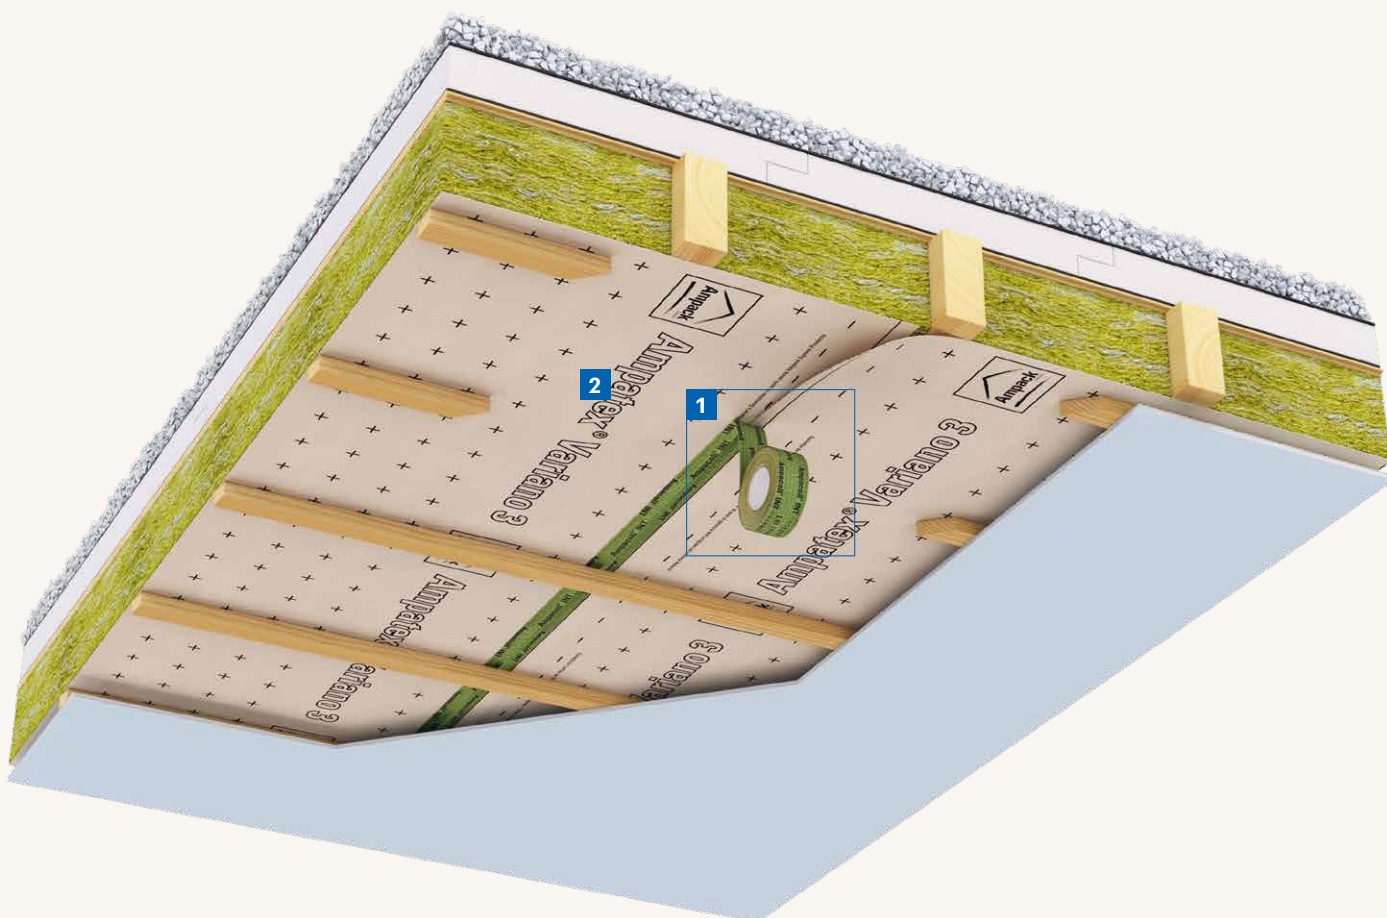

Weldable roof membrane

Ampatop® Seal

- 6** Weldable roof membrane
- 7** Nail sealing tape
- 8** Pressure roller
- 9** Eaves membrane

Wall membranes for closed façades

5 Wall membrane

Wall membranes for façade with open joints

3 Wall membrane

Vapour checks

Ampatex[®] and Sisalex[®]

6 Vapour check

Vapour check for flat roofing in timber constructions

- 2** Moisture-variable vapour check

Ampacoll® INT
Acrylic adhesive
tape

Weather protection / construction period cover

- 3** Ampatex® Ombrello
Weather protection /
construction period
cover, fully self-adhesive

Vapour checks for renovation

Roof renovation

Roof renovation from outside with removal of existing insulation

- 5** Roof membrane
- 6** Moisture-variable vapour check

Vapour checks for renovation

Roof renovation

Roof renovation from the outside without removal of existing insulation

5 Roof membrane

6 Airtight layer outside

Ampacoll® Fenax

1

Ampacoll® Fenax
Window connection
tape