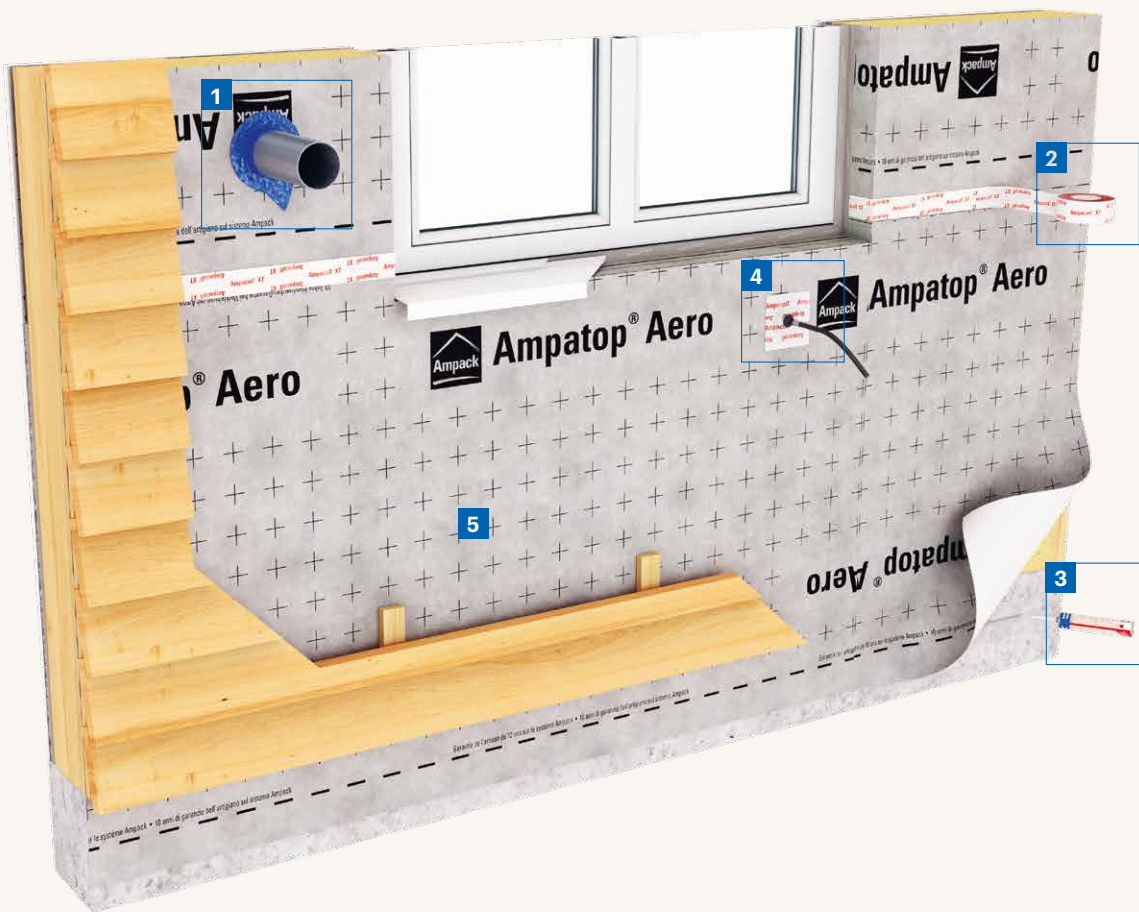

Weldable roof membrane

Ampatop® Seal

- 6** Weldable roof membrane
- 7** Nail sealing tape
- 8** Pressure roller
- 9** Eaves membrane

Wall membranes for closed façades

5 Wall membrane

Wall membranes for façade with open joints

3 Wall membrane

Vapour checks

Ampatex[®] and Sisalex[®]

6 Vapour check

Vapour check for flat roofing in timber constructions

- 2** Moisture-variable vapour check

Ampacoll® INT
Acrylic adhesive
tape

Weather protection / construction period cover

- 3** Ampatex® Ombrello
Weather protection /
construction period
cover, fully self-adhesive

Vapour checks for renovation

Roof renovation

Roof renovation from outside with removal of existing insulation

- 5** Roof membrane
- 6** Moisture-variable vapour check

Vapour checks for renovation

Roof renovation

Roof renovation from the outside without removal of existing insulation

5 Roof membrane

6 Airtight layer outside

Ampacoll® Fenax

1

Ampacoll® Fenax
Window connection
tape