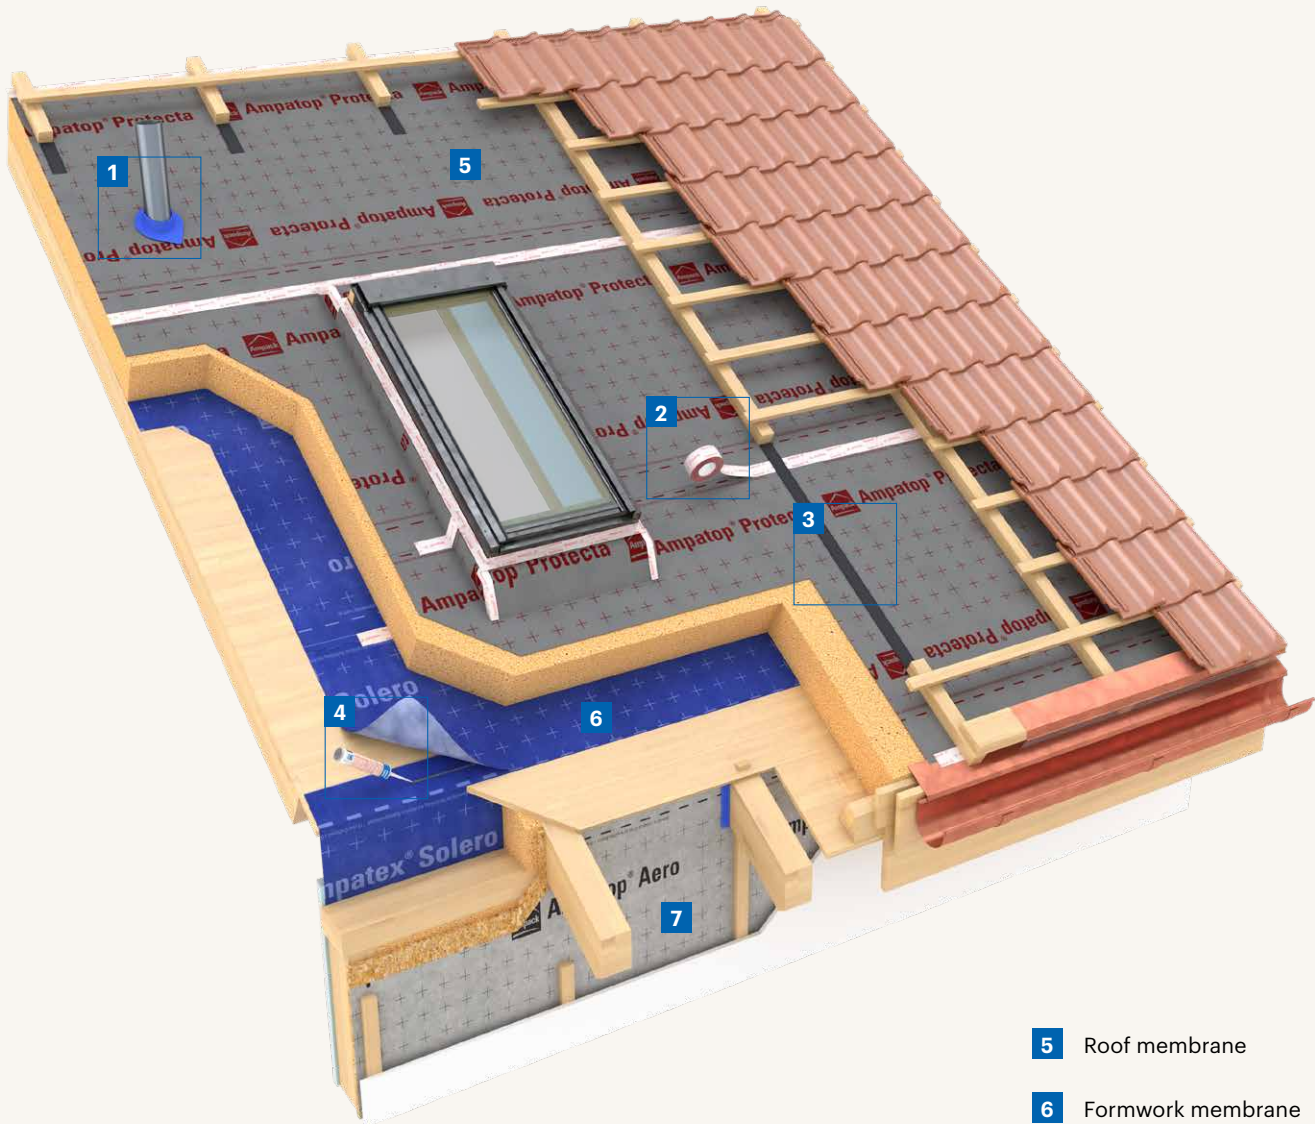

Product guide

ampack.biz

Roof membranes

- 5** Roof membrane
- 6** Formwork membrane
- 7** Wall membrane

1

Ampacoll® BK 535
Butyl-rubber adhesive tape

external
internal

2

Weldable roof membrane

Ampatop® Seal

- 6** Weldable roof membrane
- 7** Nail sealing tape
- 8** Pressure roller
- 9** Eaves membrane

Wall membranes for closed façades

5 Wall membrane

Wall membranes for façade with open joints

3 Wall membrane

Vapour checks

Ampatex[®] and Sisalex[®]

6 Vapour check

Vapour check for flat roofing in timber constructions

- 2** Moisture-variable vapour check

Ampacoll® INT
Acrylic adhesive
tape

Weather protection / construction period cover

- 3** Ampatex® Ombrello
Weather protection /
construction period
cover, fully self-adhesive

Vapour checks for renovation

Roof renovation

Roof renovation from outside with removal of existing insulation

- 5** Roof membrane
- 6** Moisture-variable vapour check