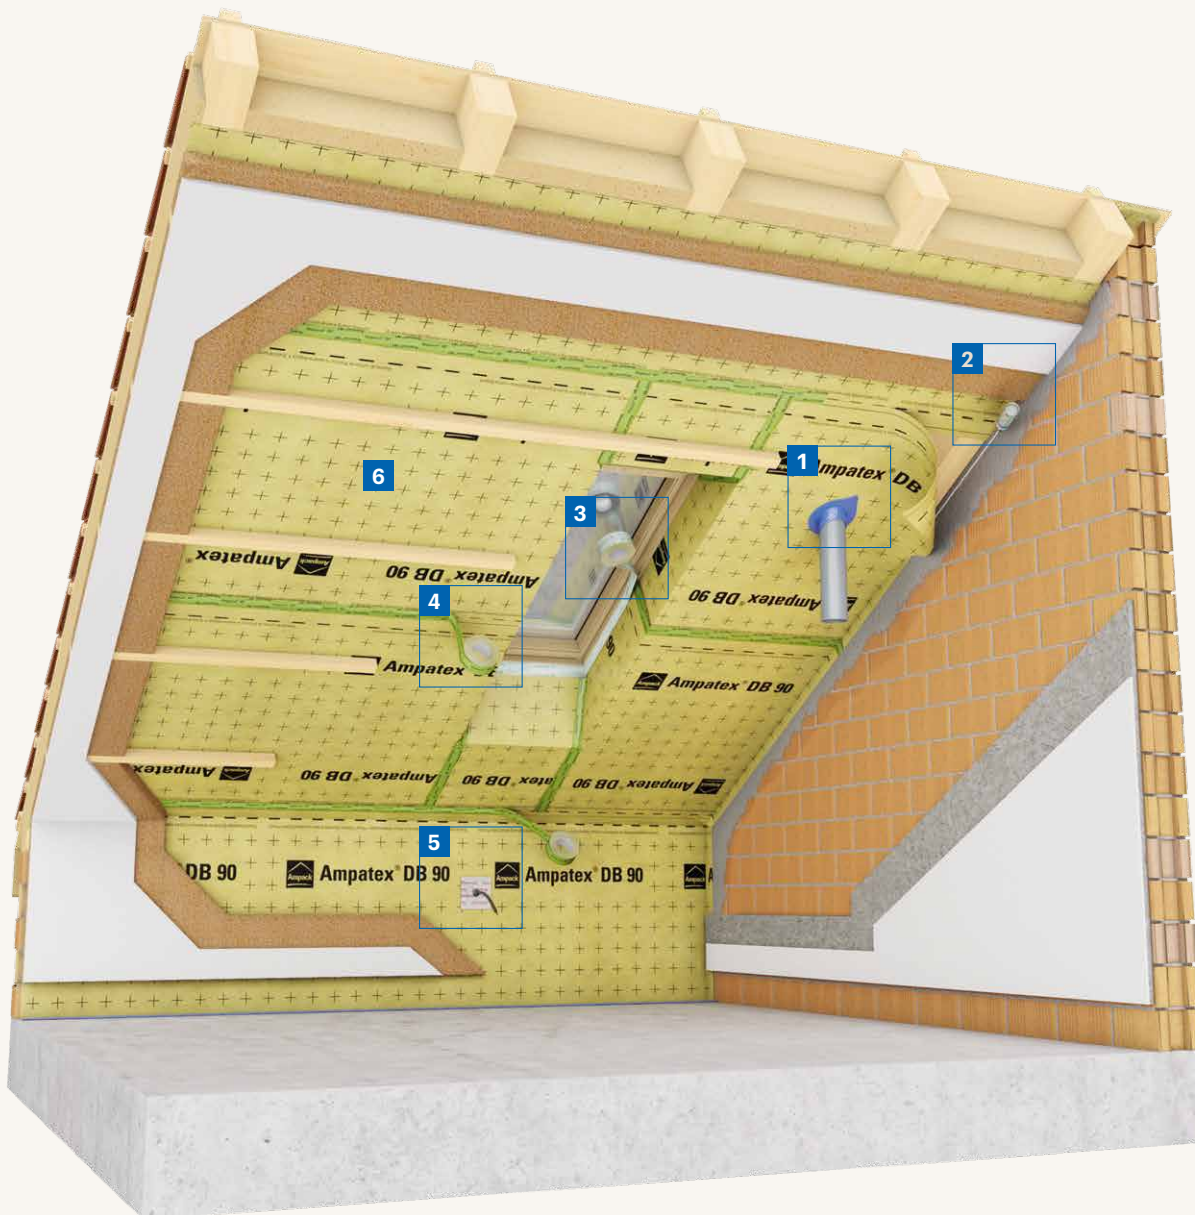

Weldable roof membrane

Ampatop® Seal

- 6** Weldable roof membrane
- 7** Nail sealing tape
- 8** Pressure roller
- 9** Eaves membrane

Wall membranes for closed façades

5 Wall membrane

Wall membranes for façade with open joints

3 Wall membrane

Vapour checks

Ampatex[®] and Sisalex[®]

6 Vapour check

Vapour check for flat roofing in timber constructions

- 2** Moisture-variable vapour check

Ampacoll® INT
Acrylic adhesive
tape

Weather protection / construction period cover

- 3** Ampatex® Ombrello
Weather protection /
construction period
cover, fully self-adhesive

Vapour checks for renovation

Roof renovation

Roof renovation from outside with removal of existing insulation

- 5** Roof membrane
- 6** Moisture-variable vapour check

Vapour checks for renovation

Roof renovation

Roof renovation from the outside without removal of existing insulation

5 Roof membrane

6 Airtight layer outside

Ampacoll® Fenax

1

Ampacoll® Fenax
Window connection
tape